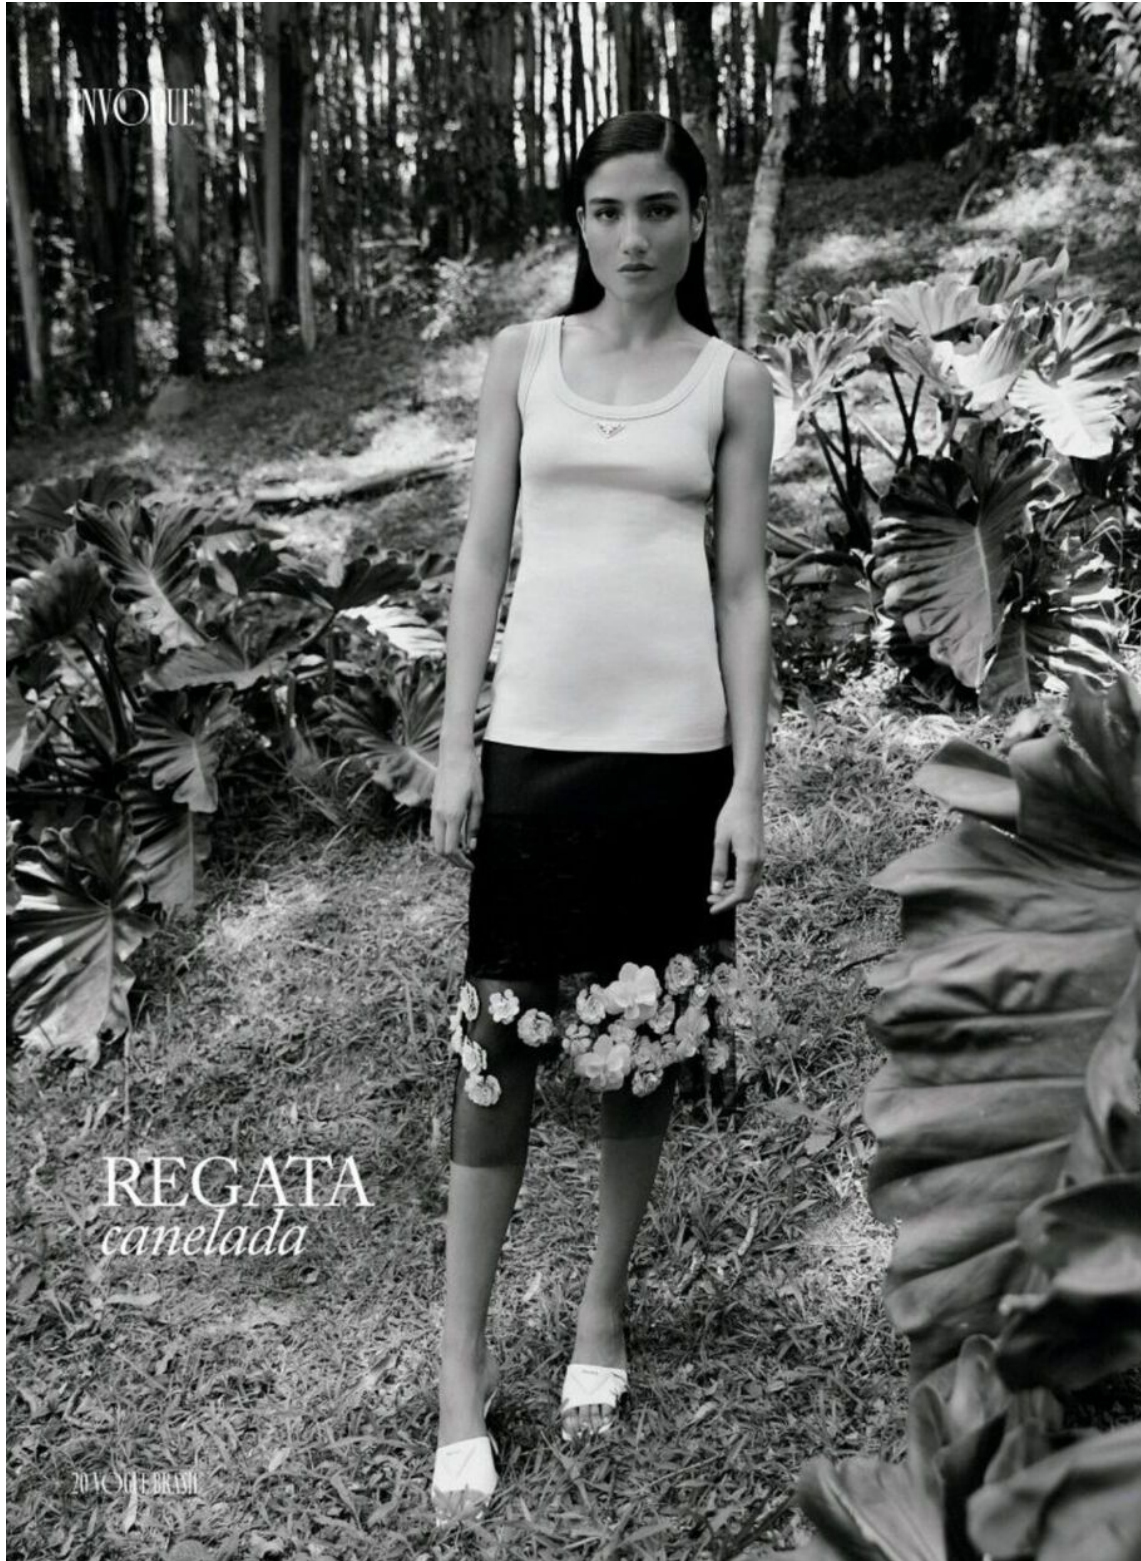

DANDARA

height 5'11" · bust 32.5" · cup B · waist 25.5" · hips 36.5" · dress 36 EU/6 US/8 UK
shoes size 39 EU/8 US/6 UK · hair brown · eyes brown

MGM
MODELS

MGM
MODELS

DANDARA

height 5'11" · bust 32.5" · cup B · waist 25.5" · hips 36.5" · dress 36 EU/6 US/8 UK
shoes size 39 EU/8 US/6 UK · hair brown · eyes brown